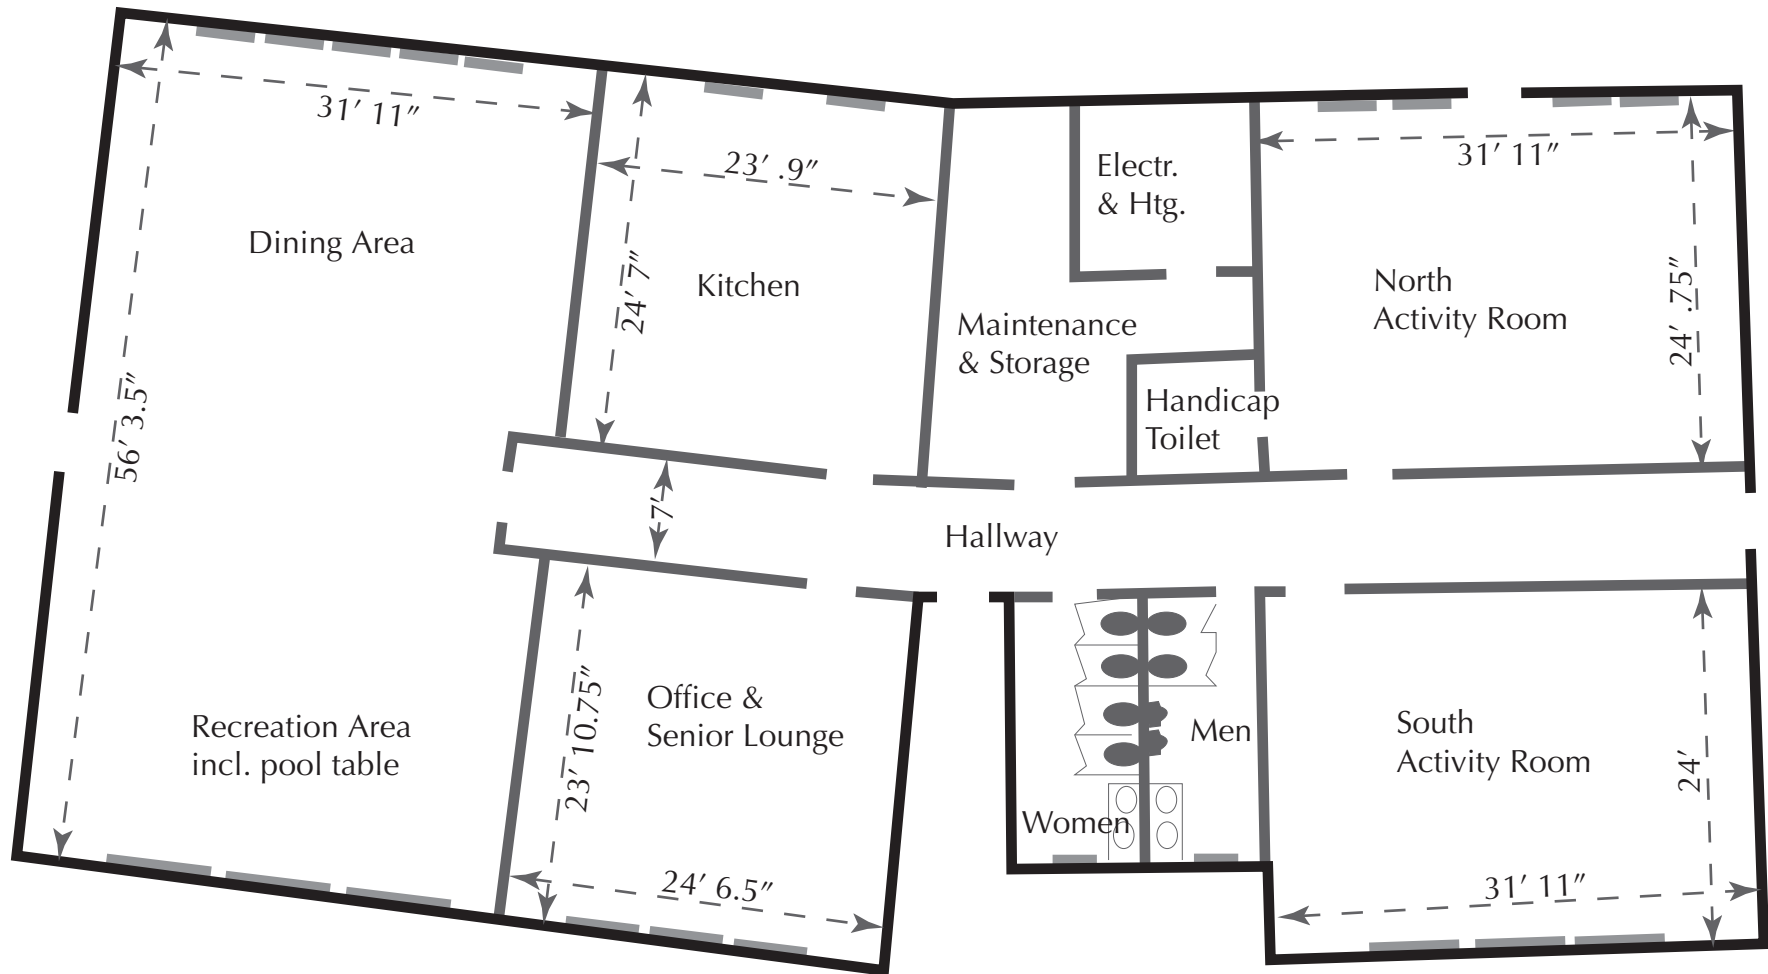

Westosha Senior Community Center

The Center is located on approximately 4 acres with ample parking surrounding the building. In addition to the garage and tool shed, the grounds include a community garden, fire pit with intimate outdoor seating, a brick barbecue grill and reading gazebo in a floral garden. A new paved walking path outlines the property with cozy tree-shaded benches along the way for scenic breaks.